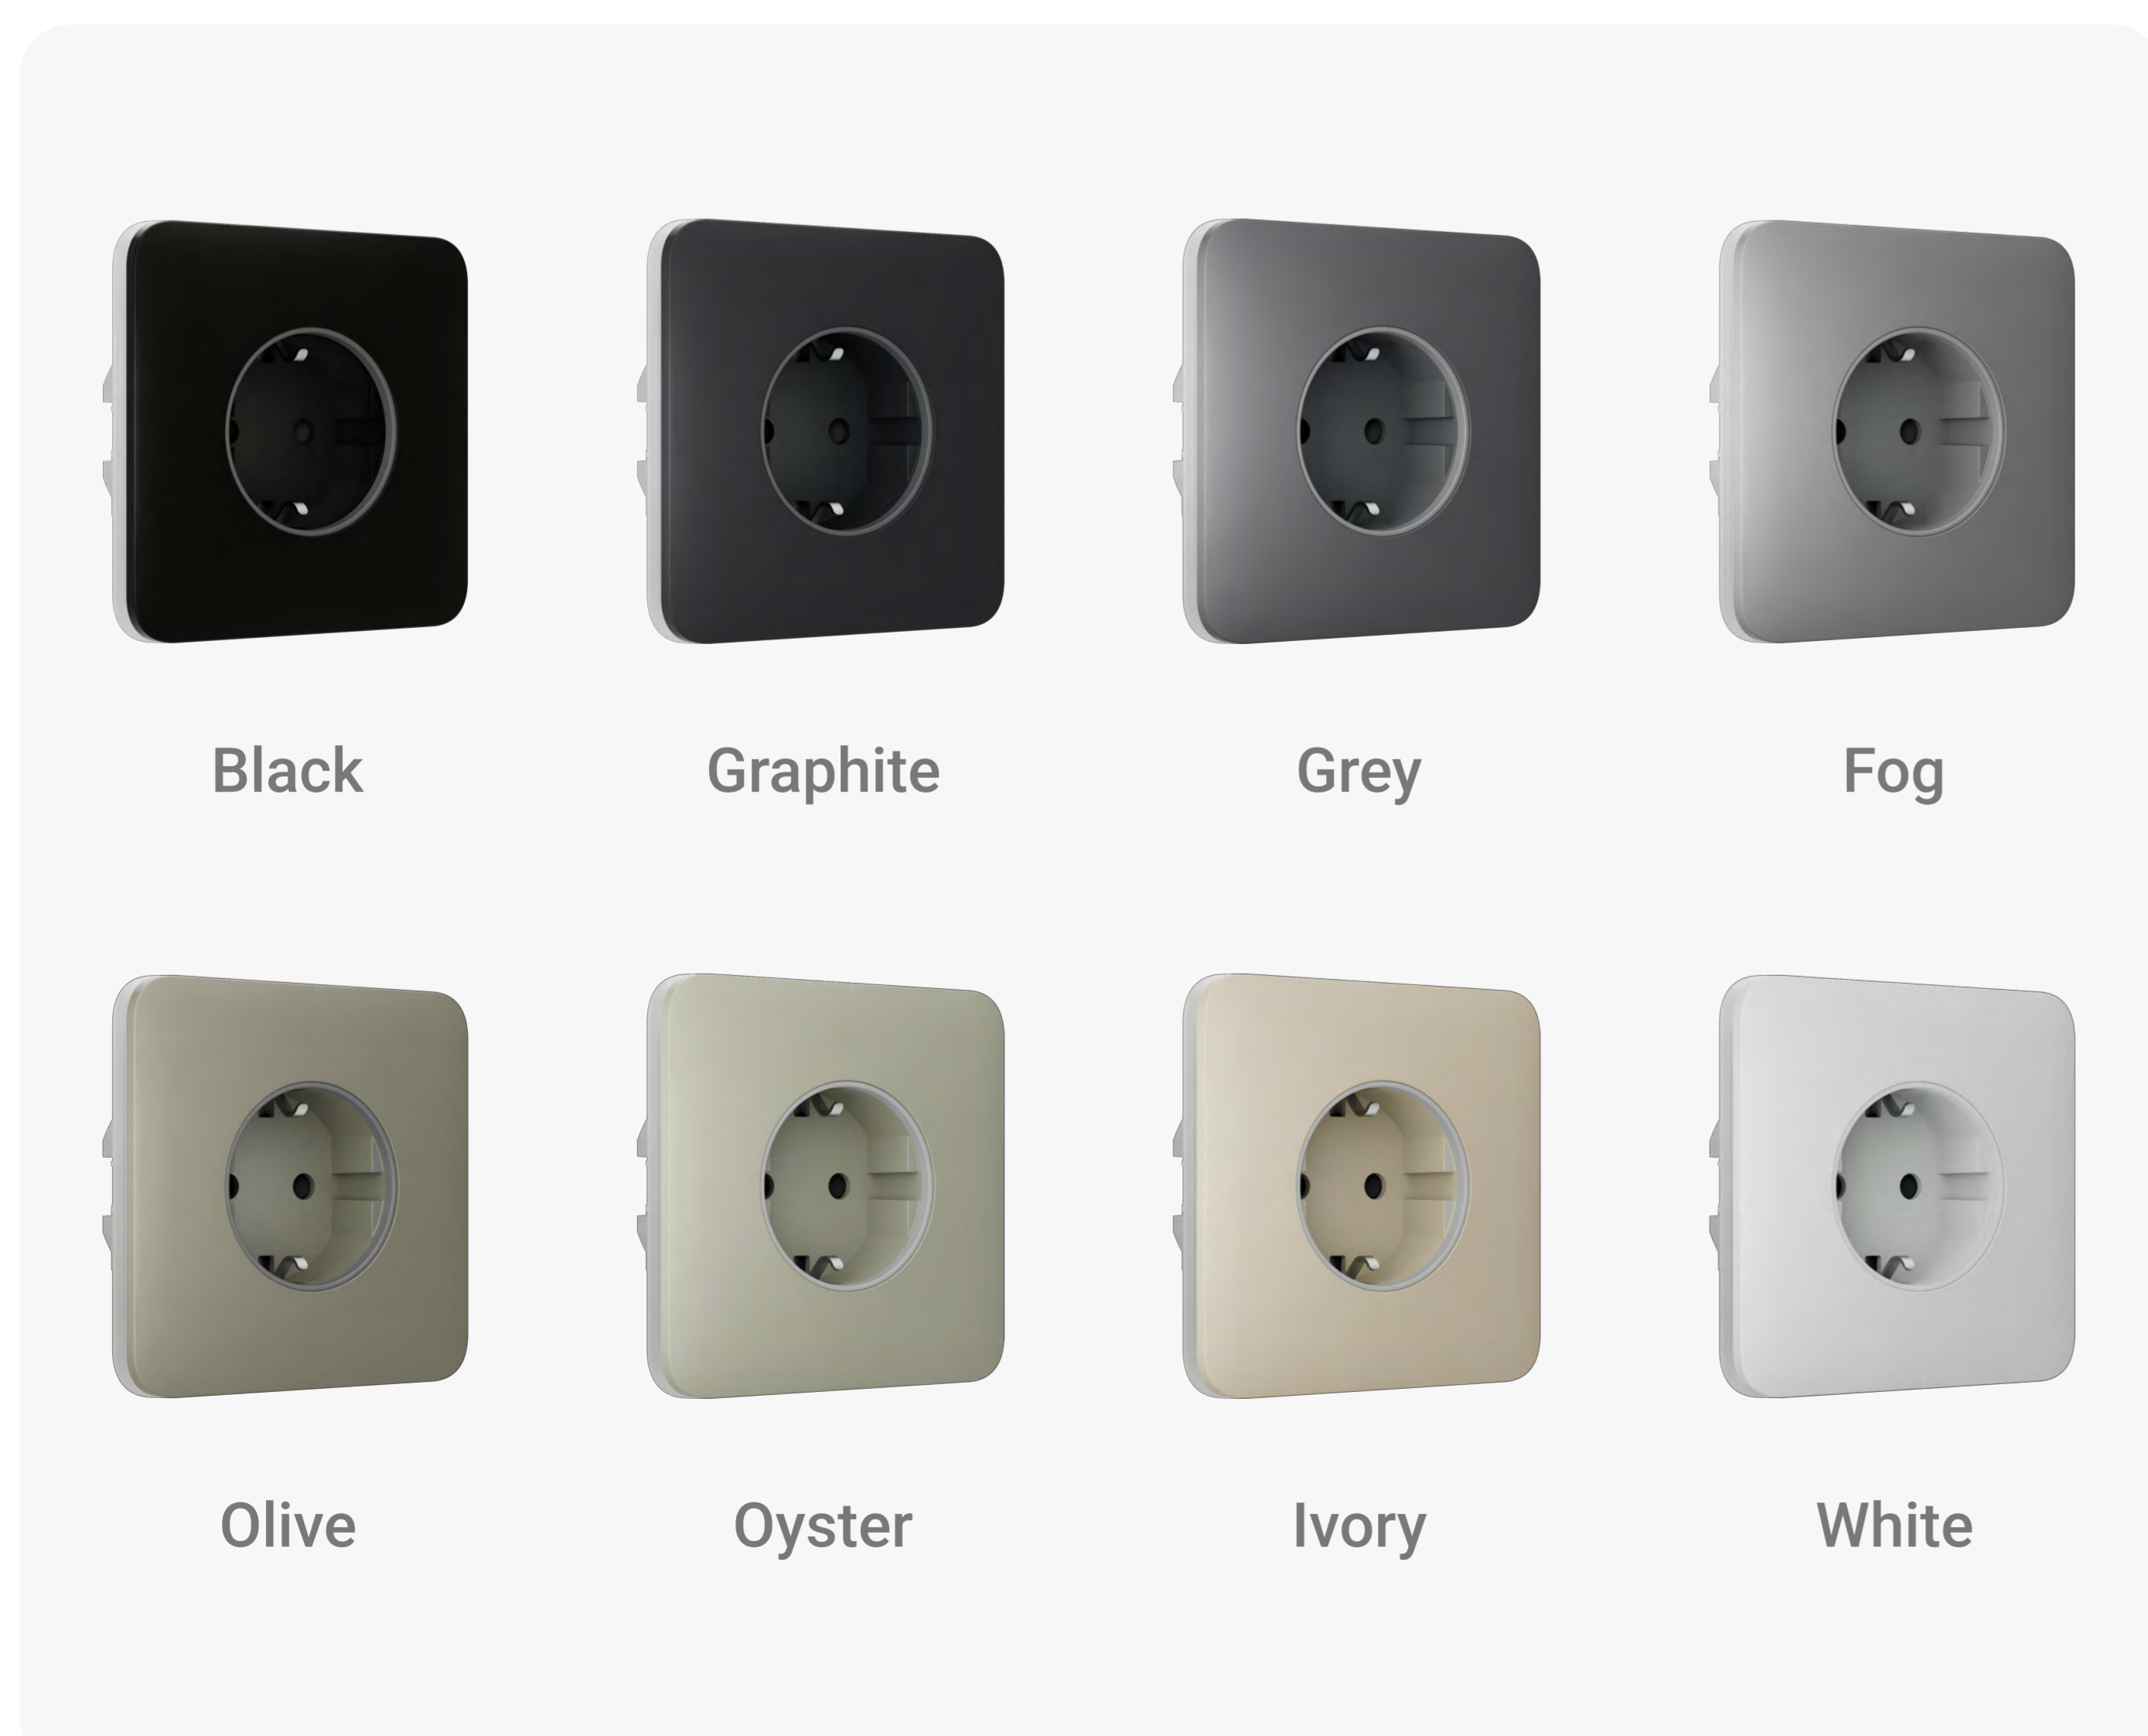

Baseline product line

Outlet (basic) [type E]

Wall outlet with grounding

Outlet (basic) [type E] is a regular built-in outlet that cannot be connected or controlled via the Ajax system. It has a design and colors identical to Ajax smart outlets and switches, allowing seamless installation side by side within the same frame.

Outlet components

Outlet (basic) [type E] is a prefab device. All components are purchased separately and installed by attaching them to each other.

Core	Cover	Frame
Connected to the electrical wiring	Front panel and receptacle cap	A plastic frame for side-by-side installation of 2 to 5 devices horizontally or vertically
		

If the outlet is installed as a standalone device, the front panel and frame come as one component. To install several devices side by side as a set, you need to purchase a frame and suitable covers.

Fits any interior

8 colors are available, suitable for installation everywhere — at home, in the office, a production facility, or any other area.

Configuration variability

Outlet (basic) [type E] can be used either separately or in combination with LightSwitch switches and installed into Frame. All products have the same frame design and color shades, allowing for both vertical and horizontal installation.