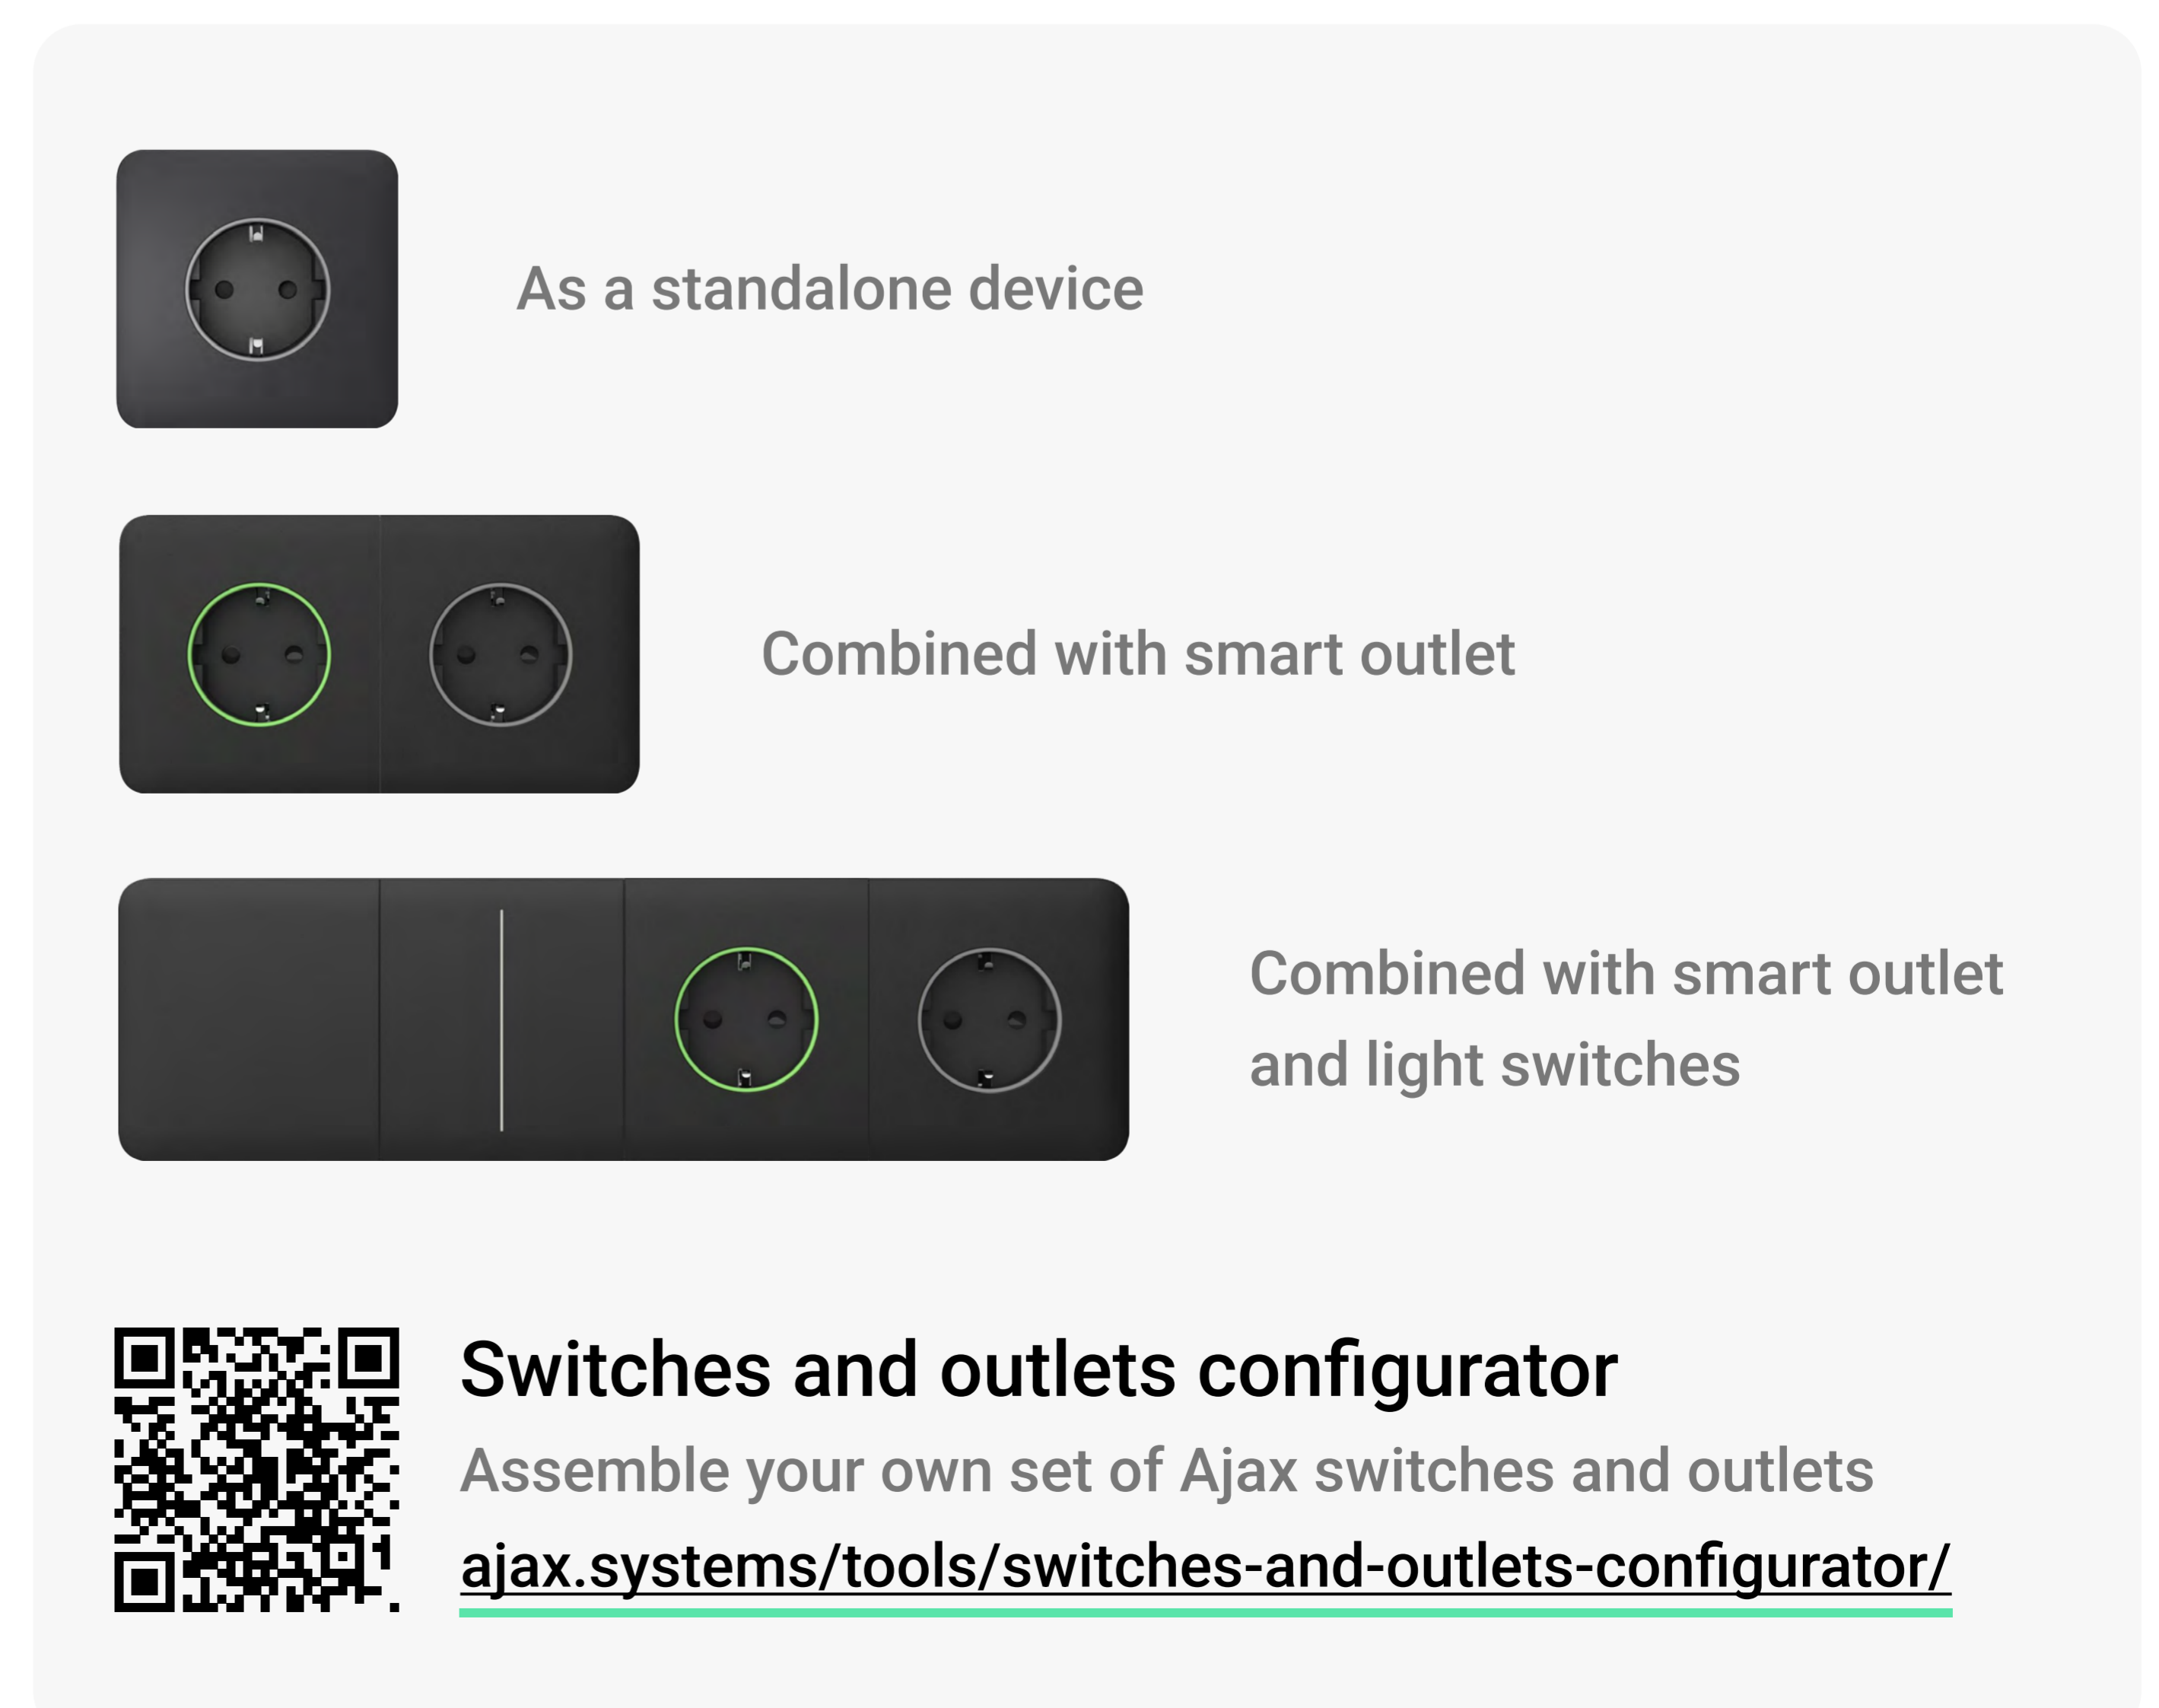

Baseline product line

Outlet (basic) [type E]

Wall outlet with grounding

Outlet (basic) [type E] is a regular built-in outlet that cannot be connected or controlled via the Ajax system. It has a design and colors identical to Ajax smart outlets and switches, allowing seamless installation side by side within the same frame.

Outlet components

Outlet (basic) [type E] is a prefab device. All components are purchased separately and installed by attaching them to each other.

Core	Cover	Frame
Connected to the electrical wiring	Front panel and receptacle cap	A plastic frame for side-by-side installation of 2 to 5 devices horizontally or vertically
		

If the outlet is installed as a standalone device, the front panel and frame come as one component. To install several devices side by side as a set, you need to purchase a frame and suitable covers.

Fits any interior

8 colors are available, suitable for installation everywhere — at home, in the office, a production facility, or any other area.

Configuration variability

Outlet (basic) [type E] can be used either separately or in combination with LightSwitch switches and installed into Frame. All products have the same frame design and color shades, allowing for both vertical and horizontal installation.